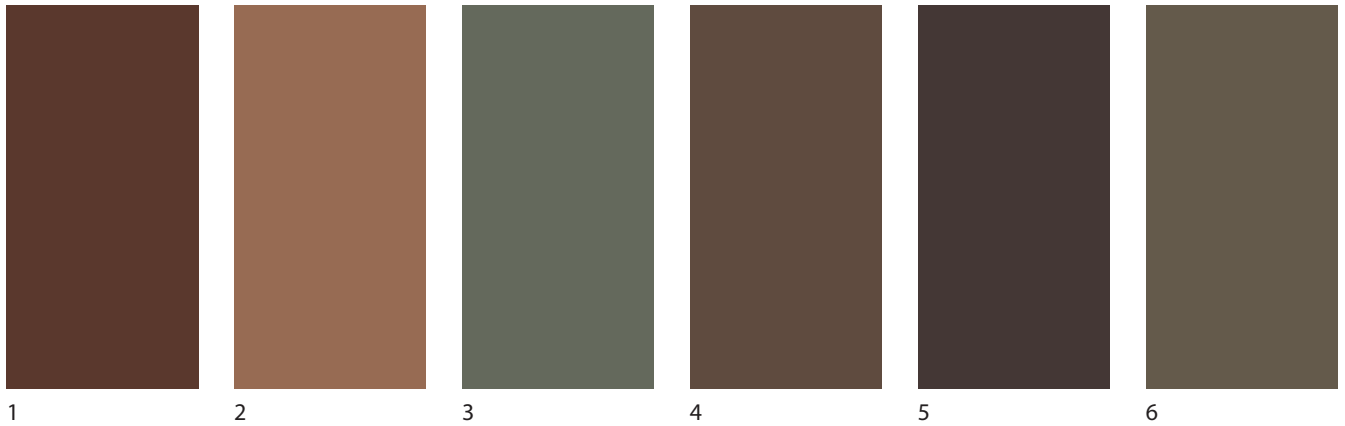

FOR REFERENCE ONLY - Actual color may vary from printed/digital representation. To confirm your color choices prior to purchase, please view a physical color sample.

Front Door, Shutters & Wrought Iron Options

1 Front Door, Shutters, Wrought Iron	SW 6048 Terra Brun
2 Front Door, Shutters, Wrought Iron	SW 7705 Wheat Penny
3 Front Door, Shutters, Wrought Iron	SW 6187 Rosemary
4 Front Door, Shutters, Wrought Iron	SW 6083 Sable
5 Front Door, Shutters, Wrought Iron	SW 2735 Rockweed
6 Front Door, Shutters, Wrought Iron	SW 7054 Oak Leaf Brown