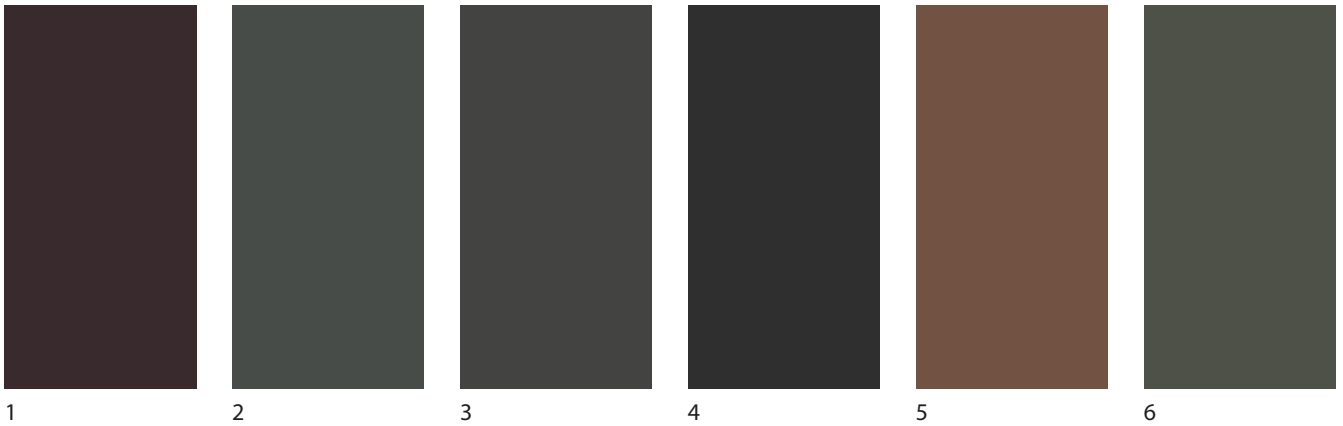

FOR REFERENCE ONLY - Actual color may vary from printed/digital representation. To confirm your color choices prior to purchase, please view a physical color sample.

Front Door, Shutters & Wrought Iron Options

1	Front Door, Shutters, Wrought Iron	SW 7630 Raisin
2	Front Door, Shutters, Wrought Iron	SW 7062 Rock Bottom
3	Front Door, Shutters, Wrought Iron	SW 7069 Iron Ore
4	Front Door, Shutters, Wrought Iron	SW 6258 Tricorn Black
5	Front Door, Shutters, Wrought Iron	SW 6068 Brevity Brown
6	Front Door, Shutters, Wrought Iron	SW 6188 Shade-Grown