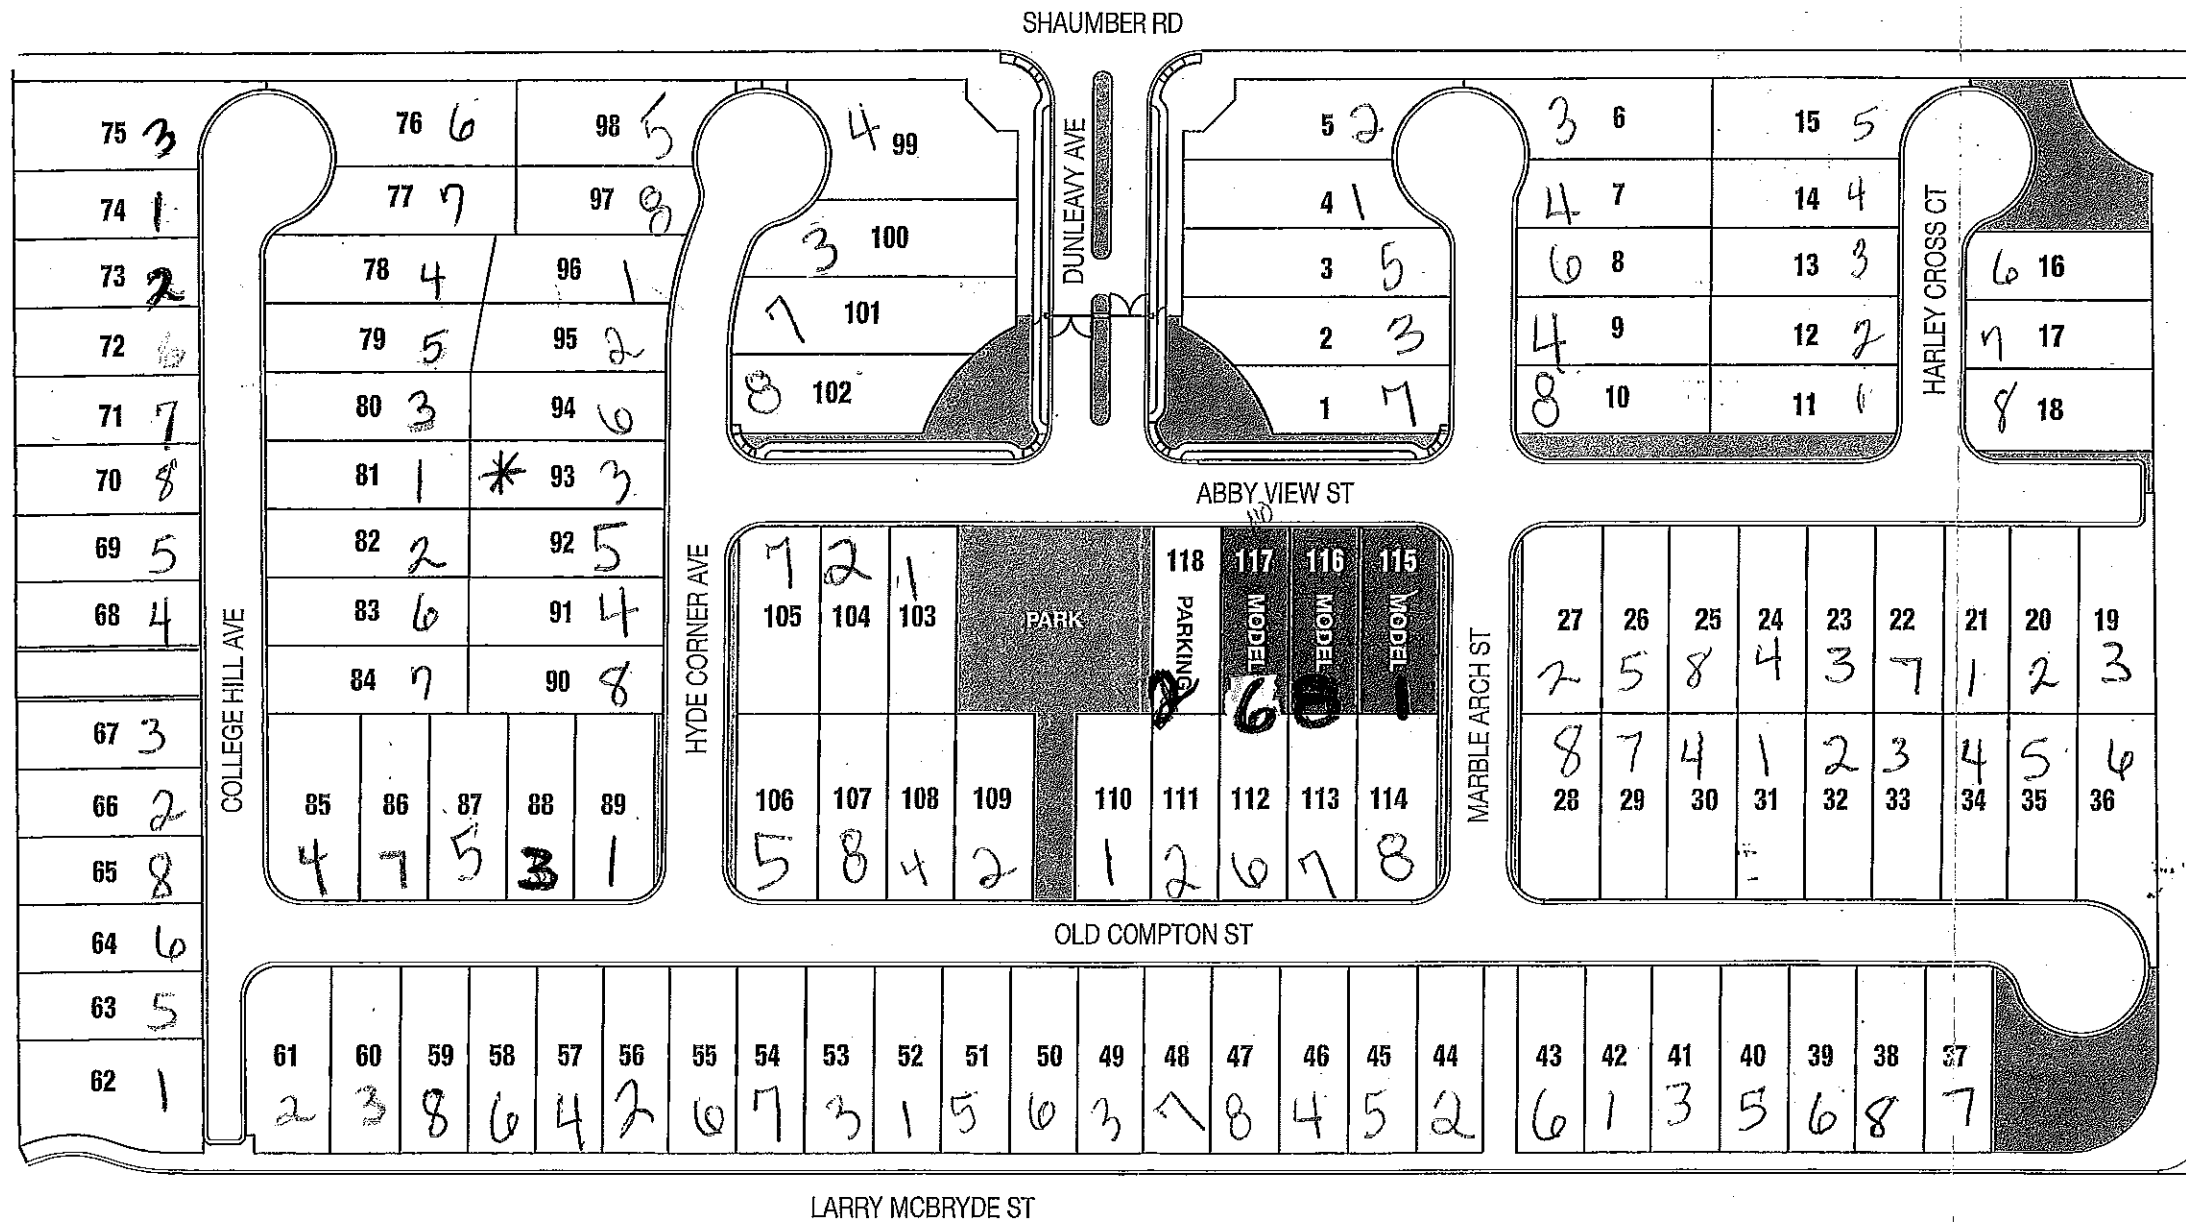

WEST END

Roof Tile Variations

HS 93 - ROOF TILE 1BCC56464

WEST END