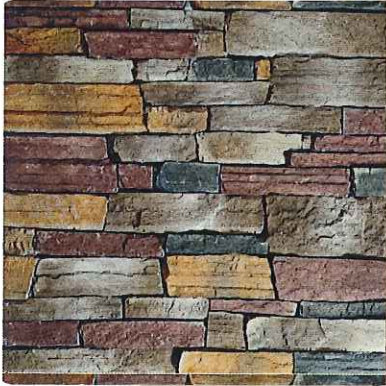

Scheme 2

14-04-0931
Color samples shown approximate actual paint colors as closely as possible.

WEST END LENNAR HOMES

1 Body	Kilim Beige	SW 6106
2 Fascia	Jute Brown	SW 6096
3 Trim	Latte	SW 6108
4 Entry Door/Shutters	French Roast	SW 6069
5 Garage Door	Jute Brown	SW 6096
6 Wrought Iron	Black Bean	SW 6006
7 False Clay Pipes	Tree Branch	SW 7525
8 Roof	Apple Bark	
9 Stone	Tuscan Ledge Bucks Country