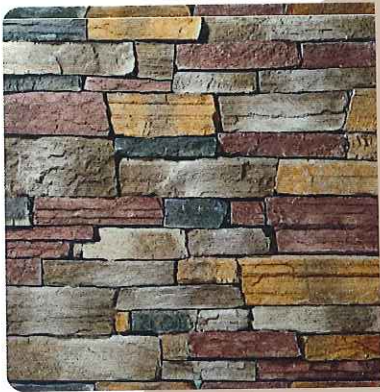

Scheme 1

14-04-0931
Color samples shown approximate actual paint colors as closely as possible.

WEST END LENNAR HOMES

1 Body	Renwick Beige	SW 2805
2 Fascia	Rookwood Medium Brown	SW 2807
3 Trim	Tree Branch	SW 7525
4 Entry Door/Shutters	Granite Peak	SW 6250
5 Garage Door	Rookwood Medium Brown	SW 2807
6 Wrought Iron	Black Bean	SW 6006
7 False Clay Pipes	Tanbark	SW 6061
8 Roof	California Mission Blend	
9 Stone	Tuscan Ledge Bucks Country