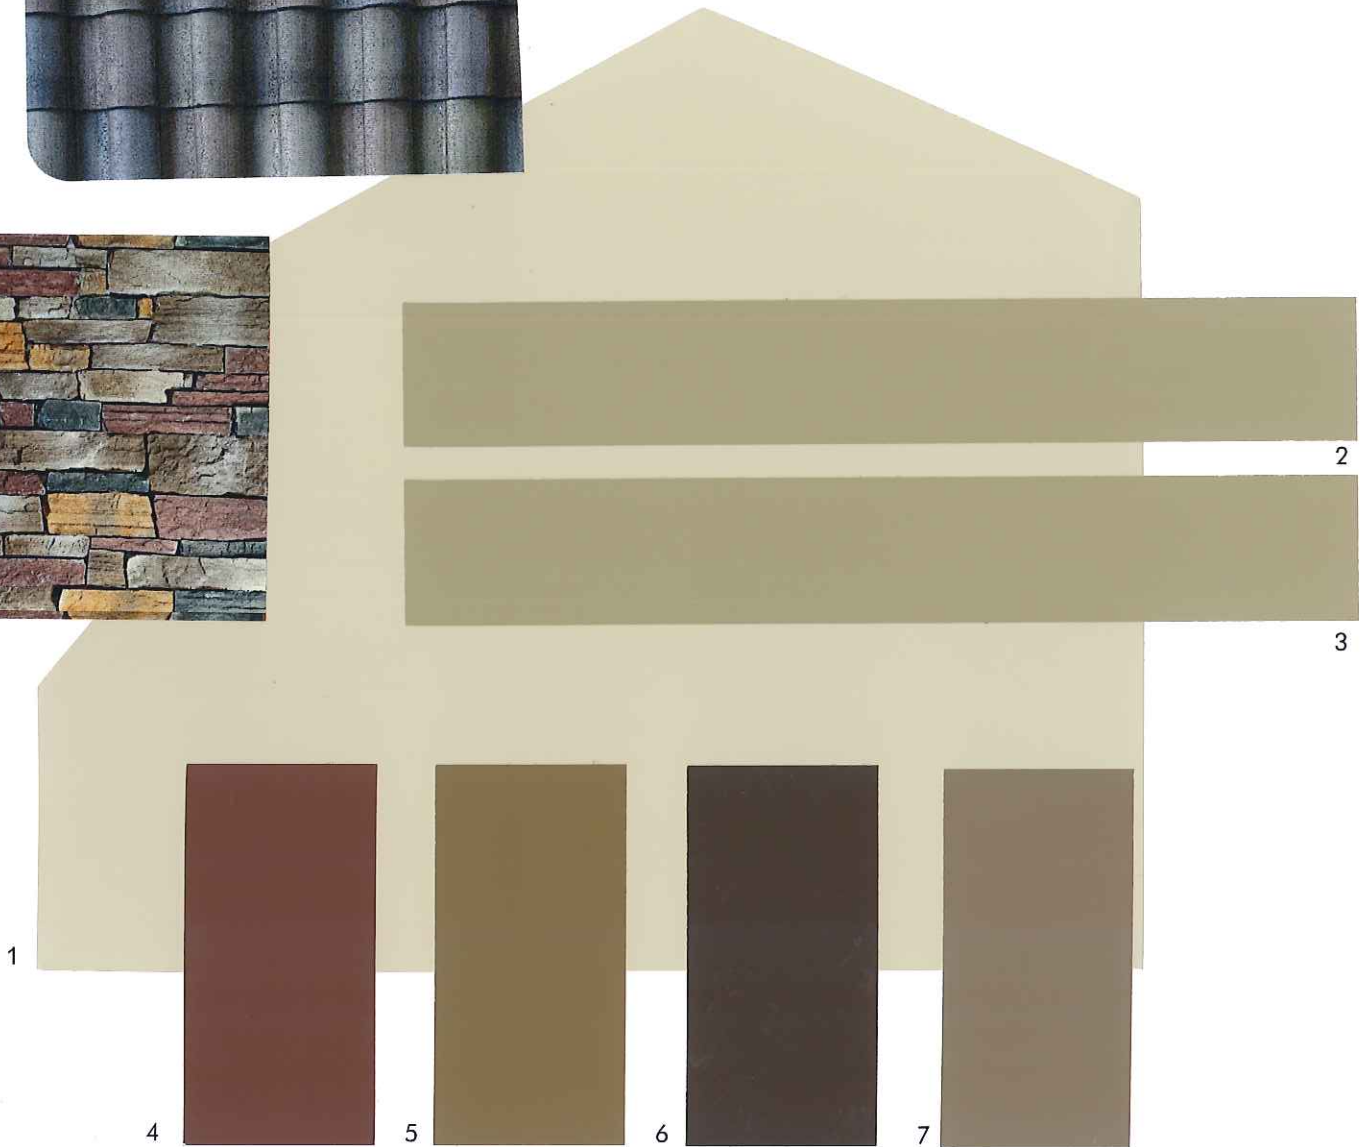

Scheme 4

14-04-0931
Color samples shown approximate actual paint colors as closely as possible.

WEST END LENNAR HOMES

1 Body	Downing Sand	SW 2822
2 Fascia	Roycroft Suede	SW 2842
3 Trim	Roycroft Suede	SW 2842
4 Entry Door/Shutters	Aurora Brown	SW 2837
5 Garage Door	Steady Brown	SW 6110
6 Wrought Iron	Turkish Coffee	SW 6076
7 False Clay Pipes	Tree Branch	SW 7525
8 Roof	Cliffside	
9 Stone	Tuscan Ledge Bucks Country